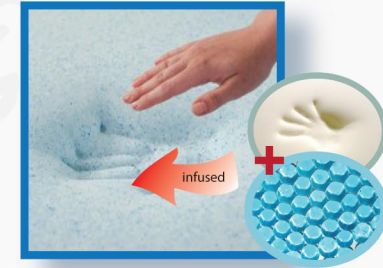

Embrace #1

Embrace #1 Specifications

QUILTING:	Visco Stretch Knit Fabric 1" Visco Memory Foam Layer Multi-Needle 4 Layer Quilting
PREMIUM FOAM:	2" Gel Infused Memory Foam
FOAM:	Multi Layer HD Polyurethane Foam ALL FOAM MATTRESS, NO SPRINGS Unique all foam unit with firmer foam encased edge to give better edge to edge support.
STITCHING:	1 1/2" Luxury Tape with TEX-45 Flameout Firefly Yellow Thread
BORDER:	3 Piece Royal Blue Decorative Ribbon Border with FR Barrier
SAFETY:	Hanes Stratus Titan Cover
EDGE SUPPORT:	360° Foam Encase Edge Support System 4 sides edge casing
COMFORT:	Medium Plush

TWIN _____

FULL _____

QUEEN _____

CAL KING _____

* Coil counts based on full perimeter

Embrace #1

ALL FOAM, NO SPRINGS

Plush

Next Generation Gel-Infused
Memory Foam

Made in USA

MAXIM
MATTRESS

Embrace mattresses feature the latest next generation gel-infused premium memory foam. **Gel-infused memory foam** is the next generation memory featuring micro gel beads infused with premium memory foam to give a cooler, more breathable sleeping surface.