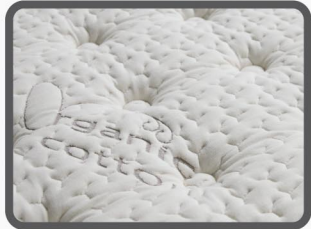

Windsor #2

Box Top

Windsor #2 Specifications

QUILTING:	Designer Organic Cotton Fabric 5 layer Tack and Jump quilting HD Polyurethane Foam
FOAM:	Multi Layer HD Polyurethane Foam Innerspring Support Base
STITCHING:	Deluxe Mocha 1 ½" Tape with TEX-45 Flameout Firefly Yellow Thread
BORDER:	Designer Taupe Fabric
SAFETY:	Hanes Stratus FR Compliant Cover
EDGE SUPPORT:	360° Foam Encase Edge Support System 3.5" of 4 sides edge casing
INNERSPRING:	Foam Encased Individual Wrapped High Profile Pocket Coil with 6 Gauge Border Wire
COIL COUNTS*:	TWIN – 450 FULL – 660 QUEEN – 800 CAL KING – 992
COMFORT:	Medium

TWIN _____

FULL _____

QUEEN _____

CAL KING _____

* Coil counts based on full perimeter