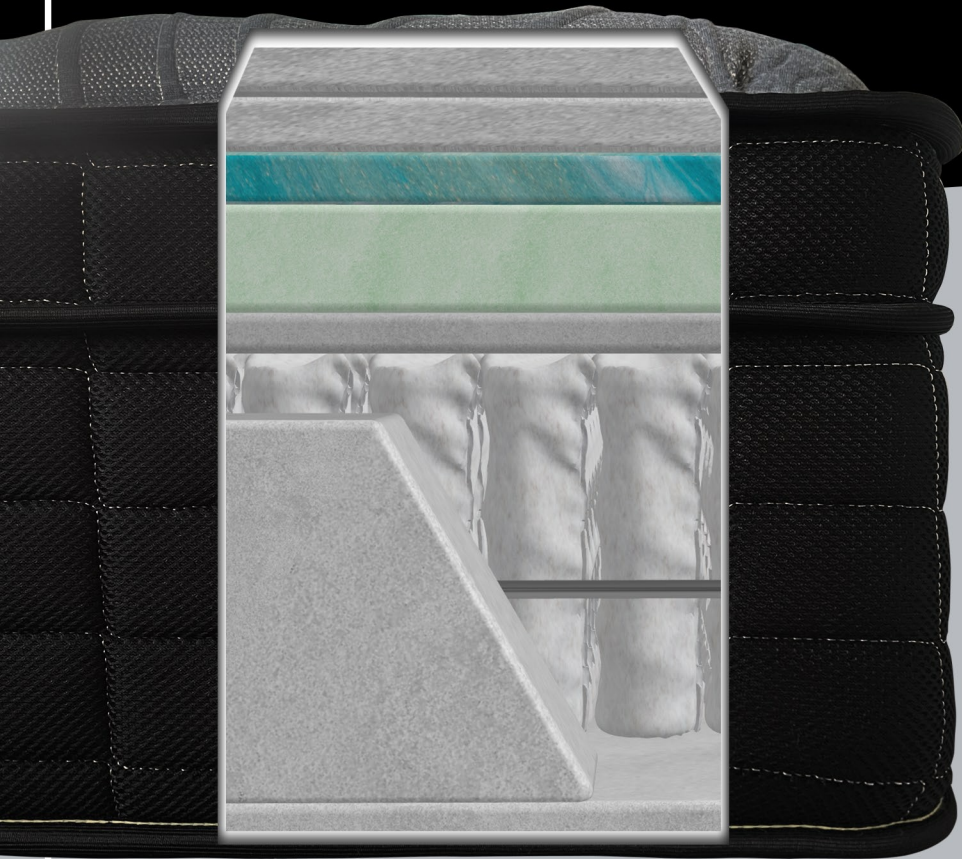

# MAXIM MATTRESS™

TWIN	FULL	QUEEN	KING
\$1,299	\$1,599	\$1,999	\$2,499

14"

TECHNICAL SPECIFICATIONS	
QUILTING:	SMARTQUILT FOAM QUILTED FABRIC X-AIR WEAVE KNIT MULTI-NEEDLE 4 LAYER QUILTING
FOAMS:	PERMACOLD GEL, ECOREST+, & SMARTFOAM HD
STITCHING:	1.5" INCH LUXURY TAPE WITH TEX-45 FIREGUARD FIREFLY THREAD
BORDER:	BLACKLINE BORDER FIREGUARD BORDER
SAFETY:	FIREGUARD COMPONENTS MEET OR EXCEED FEDERAL STANDARDS
SUPPORT:	360 FOAM ENCASED EDGE SUPPORT
COILS:	ORTHO COIL STEEL BOUND POCKET COILS T-450 F-660 Q-800 K-996 N. AMERICAN SOURCED STEEL

SPECIFICATIONS SUBJECT TO CHANGE WITHOUT NOTICE

CUTOUT GRAPHIC IS APPROXIMATE

# INFINITY 3

LUXURY EUROTOP MATTRESS

PROUDLY MADE IN USA

MAXIM  
MATTRESS™

PLUSH